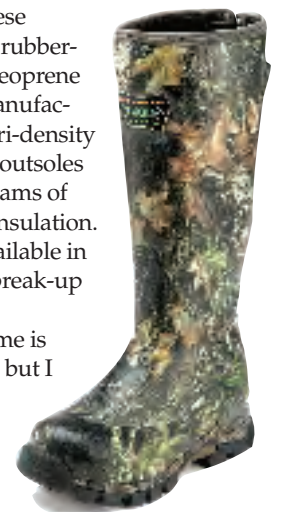

www.rockyboots.com
(740) 753-1951

JJ Reich is an outdoor writer who contributes product-related articles to several national magazines and web sites. He is also the author of *Kampp Tales Outdoor Adventures hunting books for kids*. Learn more at: www.kampptales.com.

24th WISCONSIN DEER & TURKEY EXPO

375
New Antlers

APRIL 4-5-6, 2008

Alliant Energy Center

518 Allen Ramsey Center Way, Madison, WI 53703
www.alliantenergy.com

Exit 202 (Rimrock Rd) off the Beltline (Hwy 12-13)

Trophy Contest Sponsor:

WI Buck & Bear Club

Official Measurers 1-877-273-6408

Friday Family Night
7:00pm - 9:00pm
$20 Ticket

Sundays
Special Products for sale here!

BUY ONLINE
at www.ddeerinfo.com

FEATURING in '08 -

- 150+ booths on new products
- NEW! Locked & Loaded Display
- 174th Trail Cam Photo Contest
- World's Largest Lampier Treatment
- Optics To Cut & Infr Center
- Food Plot Soil Test Display
- Food Plot Crop Demo Falls
- Food Plot Seminars & Info Center
- Wisconsin Archery & Shooting Course
- Wisconsin Bow Hunting & Shooting Course
- Youth Archery Academy (free shooting & bow)
- Trophy Deer & Bear Contest - Awards
- 100+ Deer - 500+ Bucks - 1000+ Antlers Photo
- New Products Special Display
- Hands On Blazing Range
- Dabbin' Fleck Contest
- Live Game Animals

TICKETS

Adult (18+)	$10.00	Student	$7.00
Adult (12-17)	$7.00	Senior	$10.00
Child (6-11)	$5.00	Member	$10.00
Child (5 & under)	$3.00	Life	$1000.00
Family (2 adults & 2 children)	$30.00		

*All tickets include the 2008 Wisconsin Deer & Turkey Expo Guide

HOURS

Friday	10am - 8pm
Saturday	9am - 6pm
Sunday	9am - 6pm

HOTELS

Chancellor	608-251-2222
Hampton	608-251-4771
Hampton	608-251-6500
Hampton	608-251-6500
Hampton	608-251-6500

Wisconsin

DEER & TURKEY EXPO

1-800-373-6376

www.ddeerinfo.com

Go to www.deerinfo.com for

• Seminar Schedule • Contest Details • Directions & Map or call 1-800-324-3337